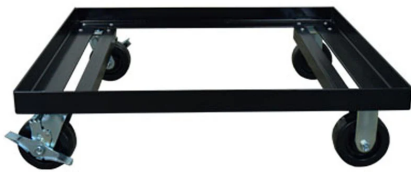

PRODUCT INFORMATION

Part #: DG3032DOLLY

The DuraGreen® 30" x 32" collapsible bulk container dolly is compatible with several collapsible containers in the 30" x 32" footprint. Move bulk containers safely, easily, and quickly between workstations with the 30" x 32" bulk container dolly. The 30" x 32" collapsible bulk container dolly frame has a lip that prevents shifting during transport and includes two swivel and two rigid casters. *6.5" is the height from the floor to the base of the container.

Height	Width	Length	Weight
6.5"	30.5"	32.25"	40 (lbs.)

Swivel and rigid casters

Two swivel and two rigid casters allow for quick, easy, controlled movement.

Protective lip

The frame has a 2" lip that prevents containers from shifting during transport.