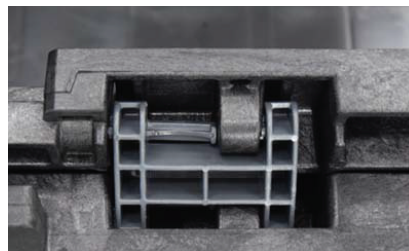

**Count based on 53' Standard Dry Van Trailers.*

FEATURES & BENEFITS

CORNER DRAIN HOLES

Drain holes strategically placed in the interior corners of this solid bottom container keep liquids from pooling.

FULLY ARTICULATING HINGES

Fully articulating hinges on access doors allow the doors to open fully and lay flat against the container sidewall

INTERLOCKING WALLS

Interlocking sidewalls at the corner of the container ensure high load capacity and stability.