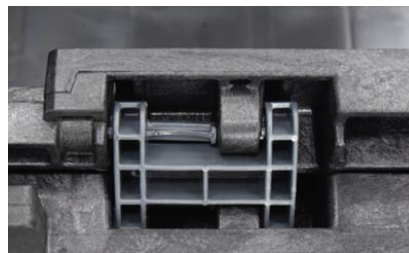

PRODUCT INFORMATION

Part #: DGB454841-2

Product Category: Collapsible Bulk Containers

Related Products: DGL4548, 45x48 Dolly

Industries: Industrial, Automotive, Textiles

The 45" x 48" x 41" solid-floor collapsible bulk container, made from high-density polyethylene, is a versatile solution for various storage and handling needs. With a 1,500 lb. capacity, it is built for years of reliable service. This reusable container has two drop doors for easy access to contents. The pallet-style base offers a 4-way forklift and pallet jack access for secure and efficient handling. The container is stackable, easy to assemble and knock down, and has a 2.1:1 nesting ratio that maximizes storage space and cuts return shipping costs. It's an ideal choice for storing and handling various component parts, industrial materials, and commercial supplies.

**Count based on 53' Standard Dry Van Trailers.*

FEATURES & BENEFITS

CORNER DRAIN HOLES

Drain holes strategically placed in the interior corners of this solid bottom container keep liquids from pooling.

FULLY ARTICULATING HINGES

Fully articulating hinges on access doors allow the doors to open fully and lay flat against the container sidewall

INTERLOCKING WALLS

Interlocking sidewalls at the corner of the container ensure high load capacity and stability.